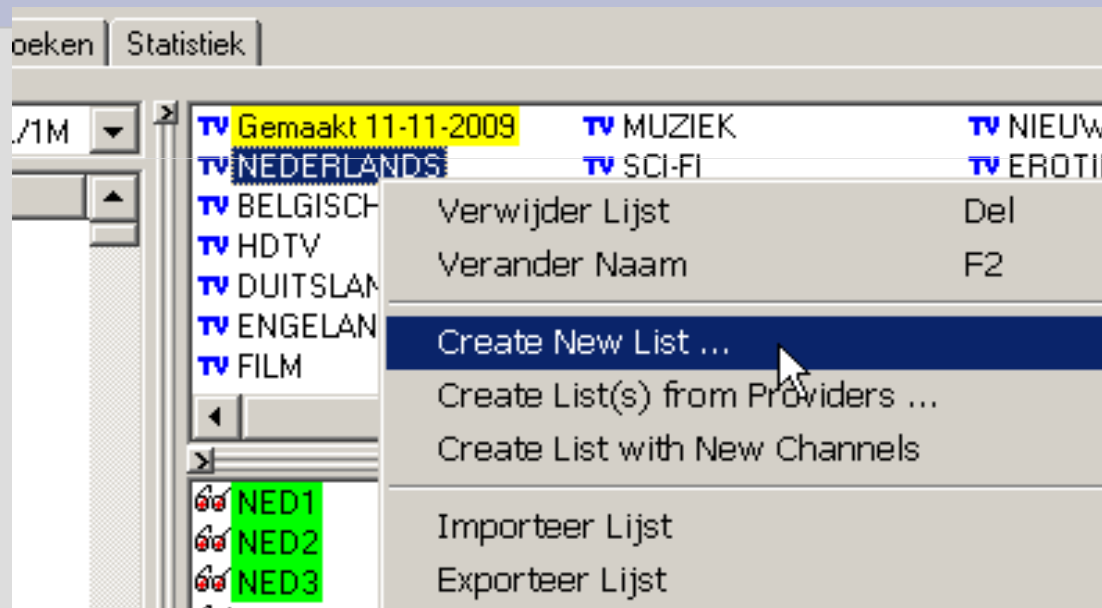

aanmaken van boeketten

maak je eigen boeketten (favorieten) zoals 'Nederlands' of 'Films' etc. door middel van 'Create New List' en invullen boeketnaam en type (tv of radio)