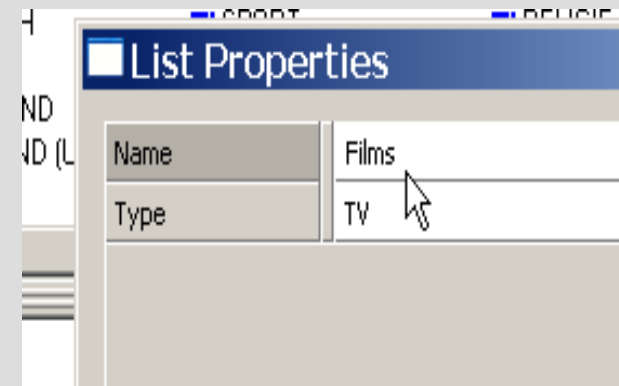

aanmaken van boeketten

maak je eigen boeketten (favorieten) zoals 'Nederlands' of 'Films' etc. door middel van 'Create New List' en invullen boeketnaam en type (tv of radio)