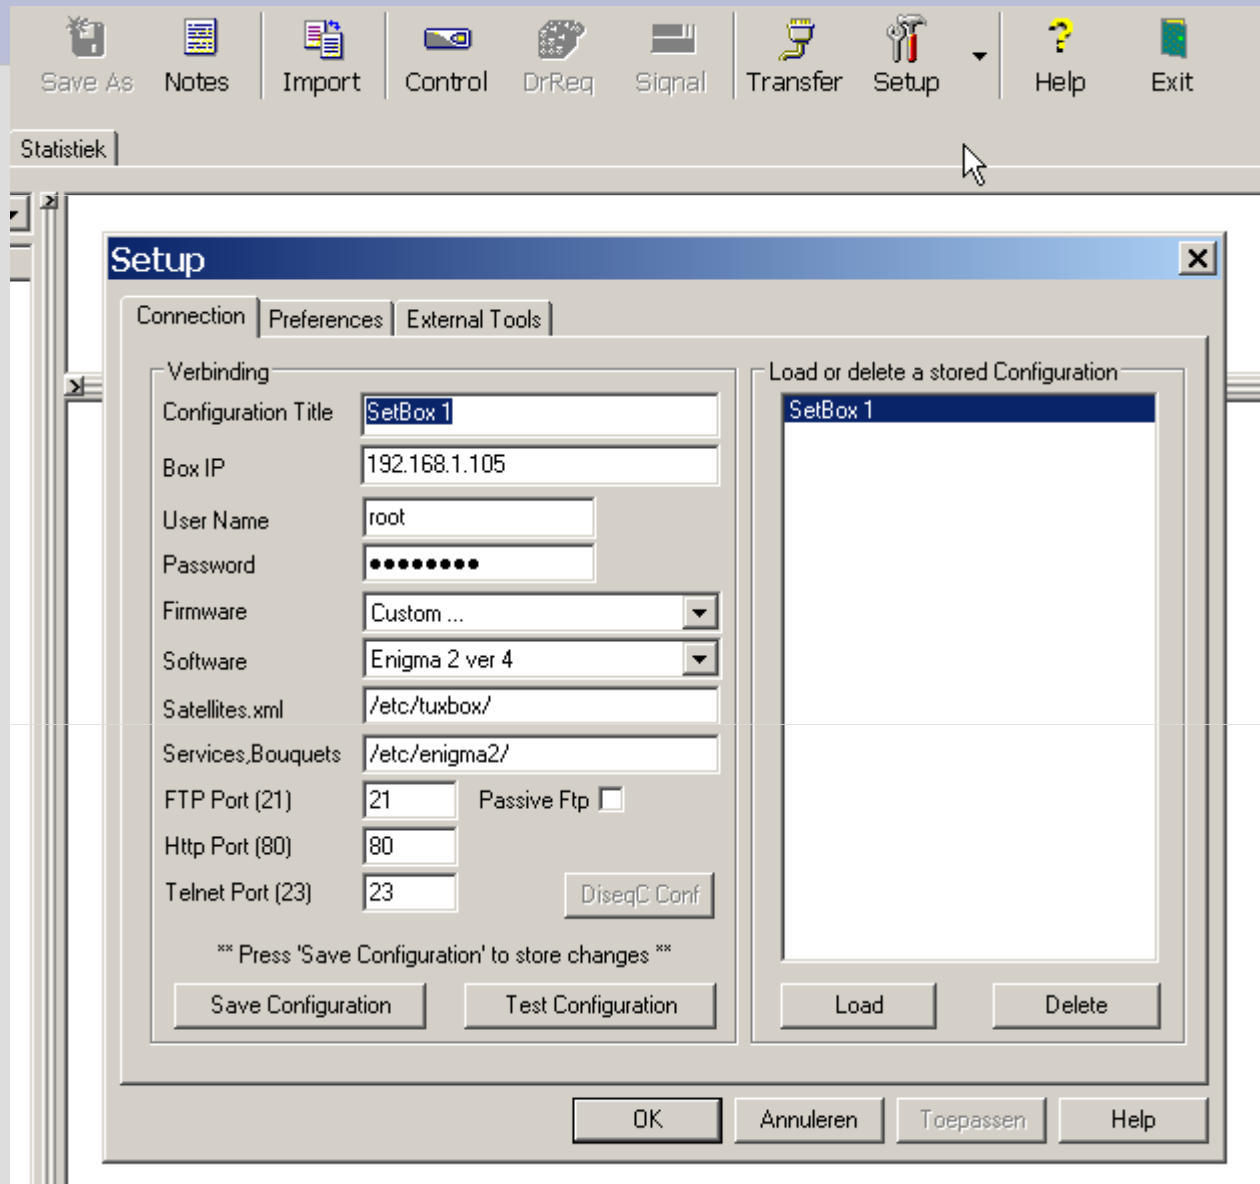

Dreamset, Setup